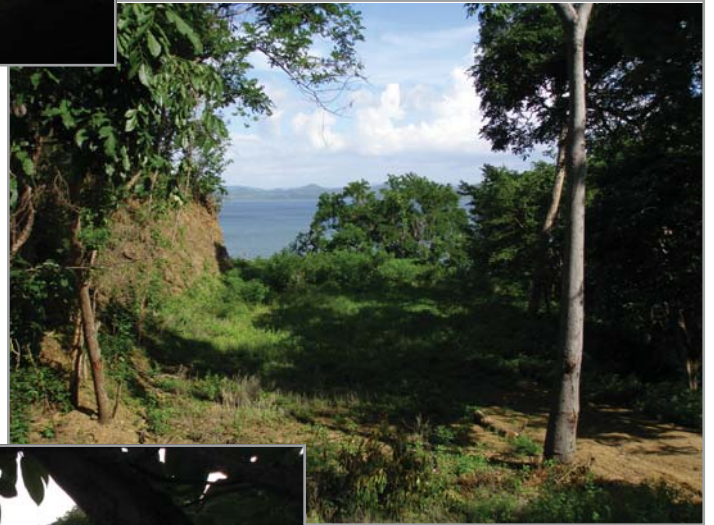

USA: 877.360.1633 (toll free)
NICA: 505.838.3808
www.localtreasureinternational.com
info@localtreasureinternational.com

Costa Paraiso

SURF FISH LOUNGE SPA NICARAGUA

www.costaparaíso.com