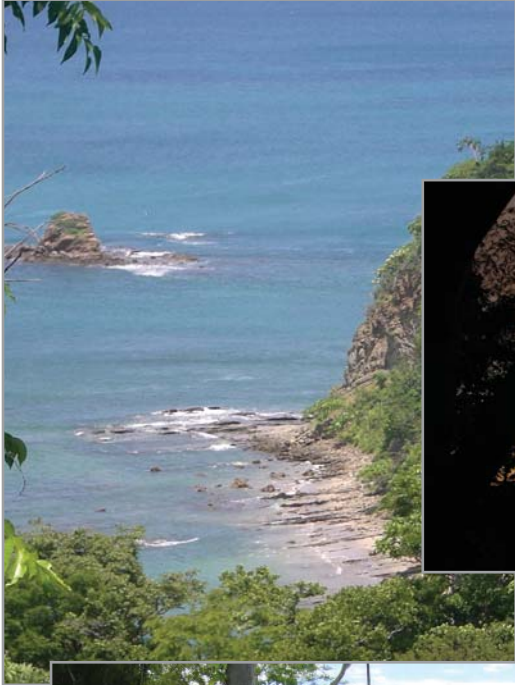

USA: 877.360.1633 (toll free)
NICA: 505.838.3808
www.localtreasureinternational.com
info@localtreasureinternational.com

Costa Paraiso

SURF FISH LOUNGE SPA NICARAGUA

www.costaparaíso.com